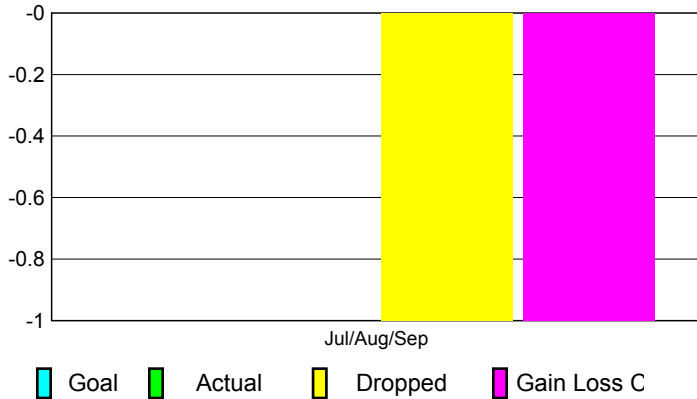

2010-2011 GMT Reports for District (or Undistricted) **District 131**

GMT: **Klaus Tang**

Location: **LITHUANIA**

GMT CA: **4**

CLUBS

Club Results
2010-2011

Clubs
2009-2010

Month	New Club Goal	Actual New Clubs	Actual Dropped Clubs	Gain/Loss of Clubs	Gain/Loss of Clubs
Jul/Aug/Sep	0	0	-1	-1	0
Totals	0	0	-1	-1	0

Club Results 2010-2011

Goal, New, Dropped, Gain/Loss

Comparison of Club Gain/Loss

Current Year Compared to the Previous Year

YTD Status Quo Clubs 2010-2011

Status Quo Clubs Compared to Status Quo Members

MEMBERSHIP