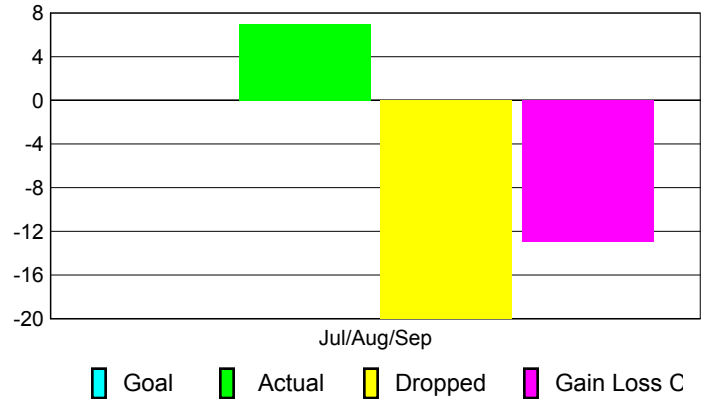

Membership Results 2010-2011

Goal, New, Dropped, Gain/Loss